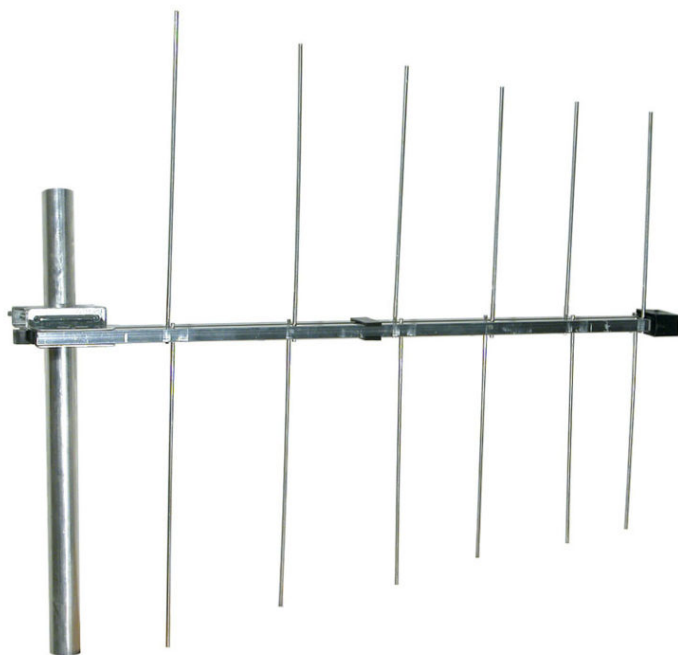

SLx DAB 6 element aerial

Product Categories: [Philex](#)

Product Page: <https://www.philex.com/products/product/slx-dab-6-element-aerial/>

Product Summary

6 element directional DAB aerial

Features - For external or loft applications - Narrow acceptance angle minimises signal reflection Specifications -

Frequency: 174-420MHz