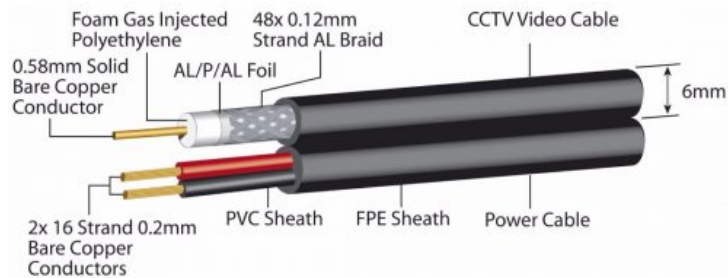

## Philex Security RG59 & 2 core power cable

**Product Categories:** [Coax & Satellite](#), [Philex](#)

**Product Page:** <https://www.philex.com/products/product/philex-security-rg59-2-core-power-cable/>

### Product Summary

- Width: 215mm - Depth: 215mm - Height: 175mm - Weight: - Colour: - Pack Contents: - Barcode:  
5050171045442

### Product Description

RG59+2C, CCTV Shotgun cable plus power cord.

- 0.58mm Bare Copper conductor - Gas injected dielectric - 64 x 0.12mm CCS braiding - AL Foil - Primary PVC  
Black - Plus 2 x (20 x 0.16mm Bare copper) power line - 100M drum - Metre marking - Dimensions 6 + 4.5mm

### Product Attributes

- Part Number: 27641R